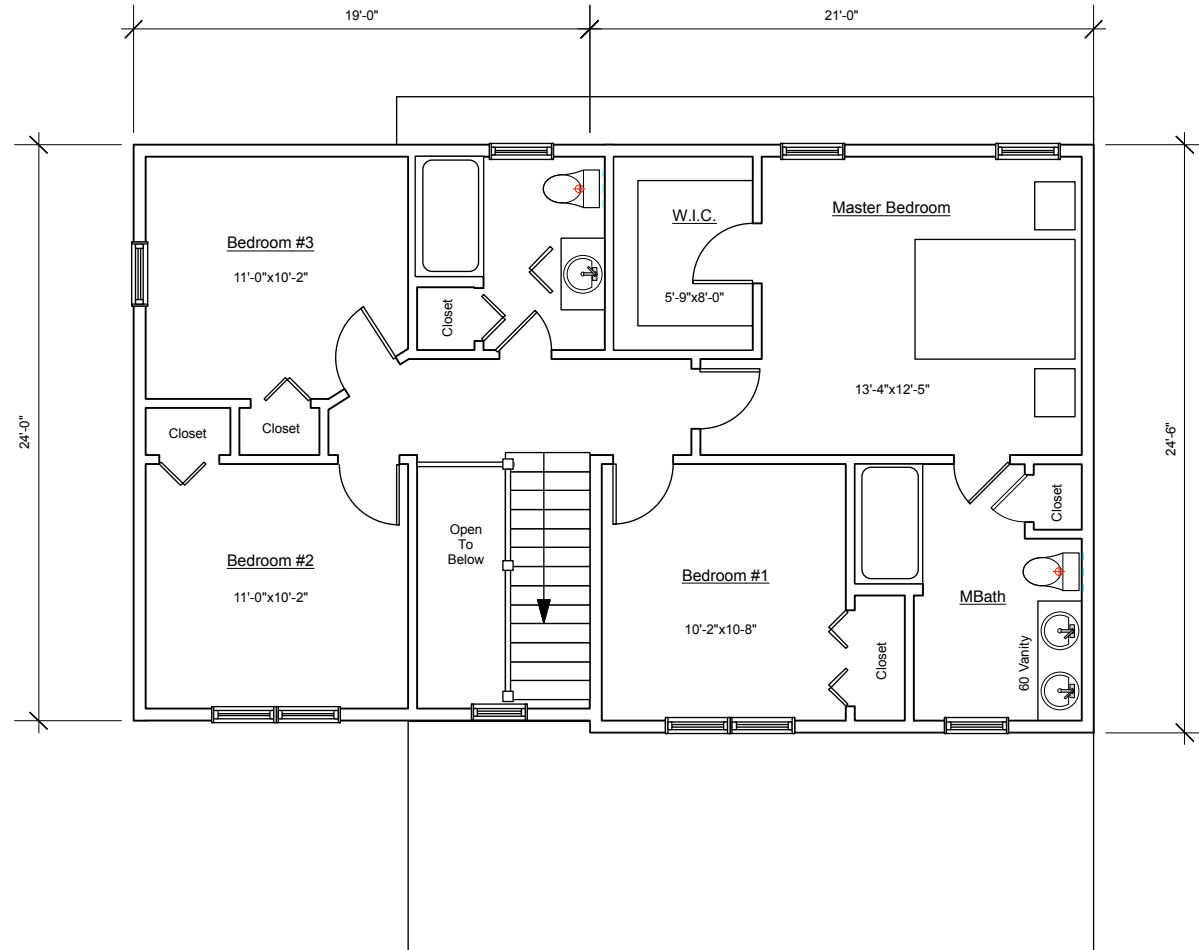

Front Elevation

The Sudbury I Model

Four Bedroom Model

1770 Total S.F.

*Note: Artistic Drawing May Vary in Detail and Characteristics Fom Actual House.

First Floor

800 S.F.

The Sudbury I Model

Three and Four Bedroom Model

1770 Total S.F.

Second Floor

970 S.F.

The Sudbury I Model

Four Bedroom Model

1770 Total S.F.