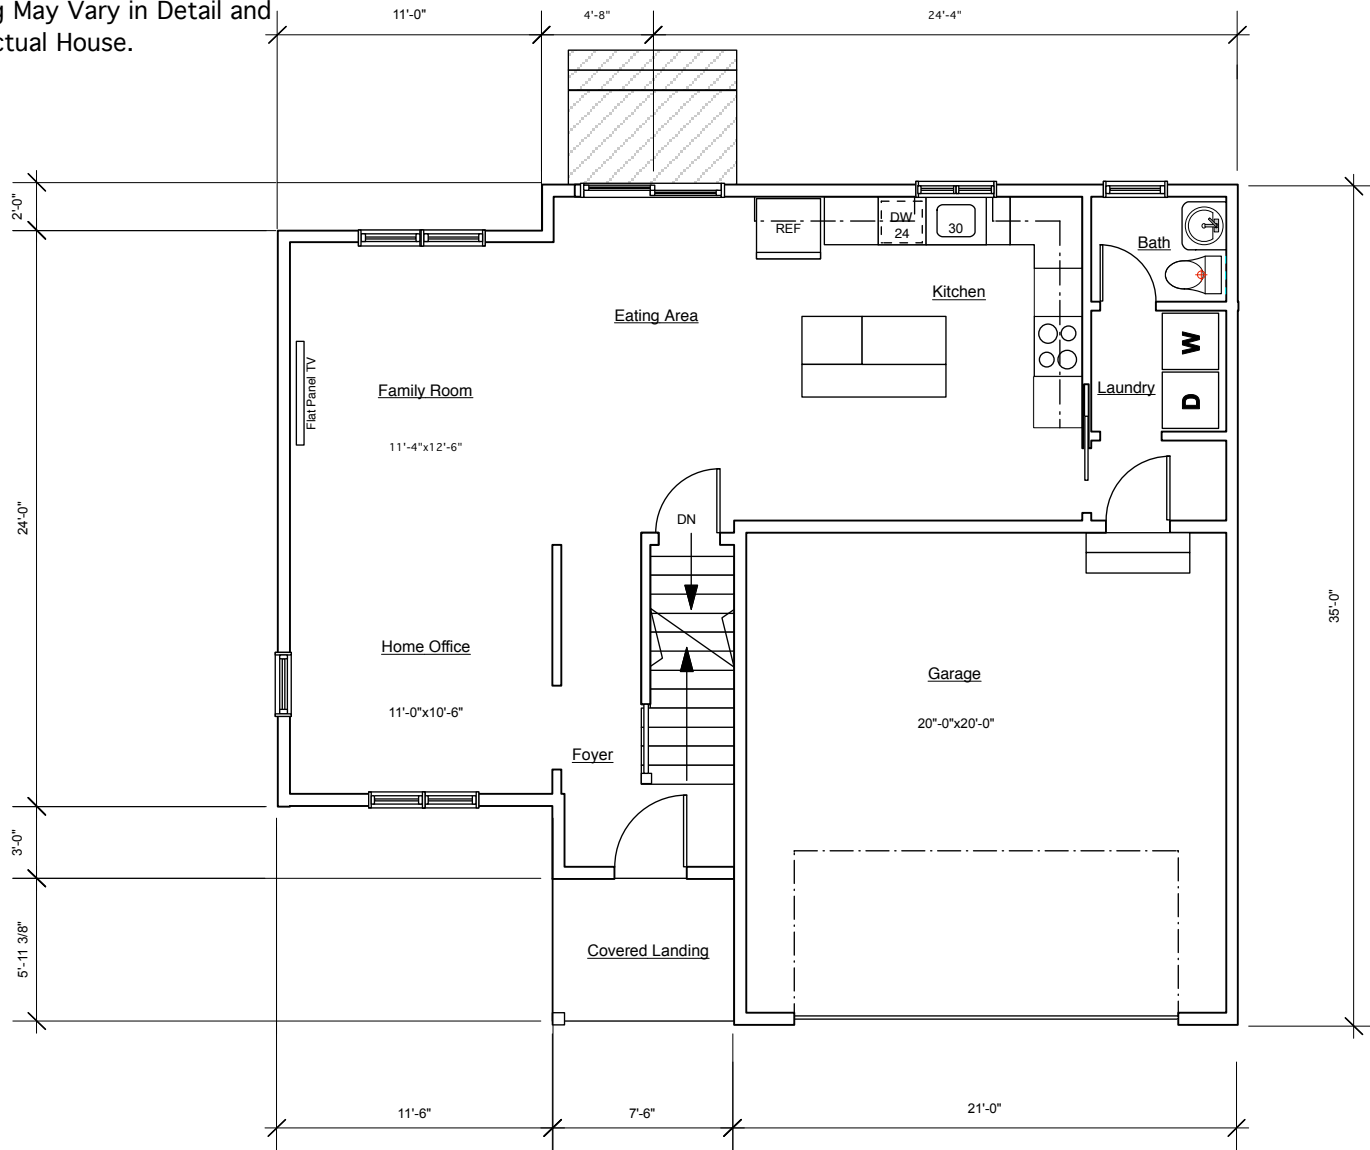

Front Elevation

The Sudbury I Model

Four Bedroom Model

1770 Total S.F.

*Note: Artistic Drawing May Vary in Detail and Characteristics Fom Actual House.

First Floor

800 S.F.

The Sudbury I Model

Three and Four Bedroom Model

1770 Total S.F.

Second Floor

970 S.F.

The Sudbury I Model

Four Bedroom Model

1770 Total S.F.