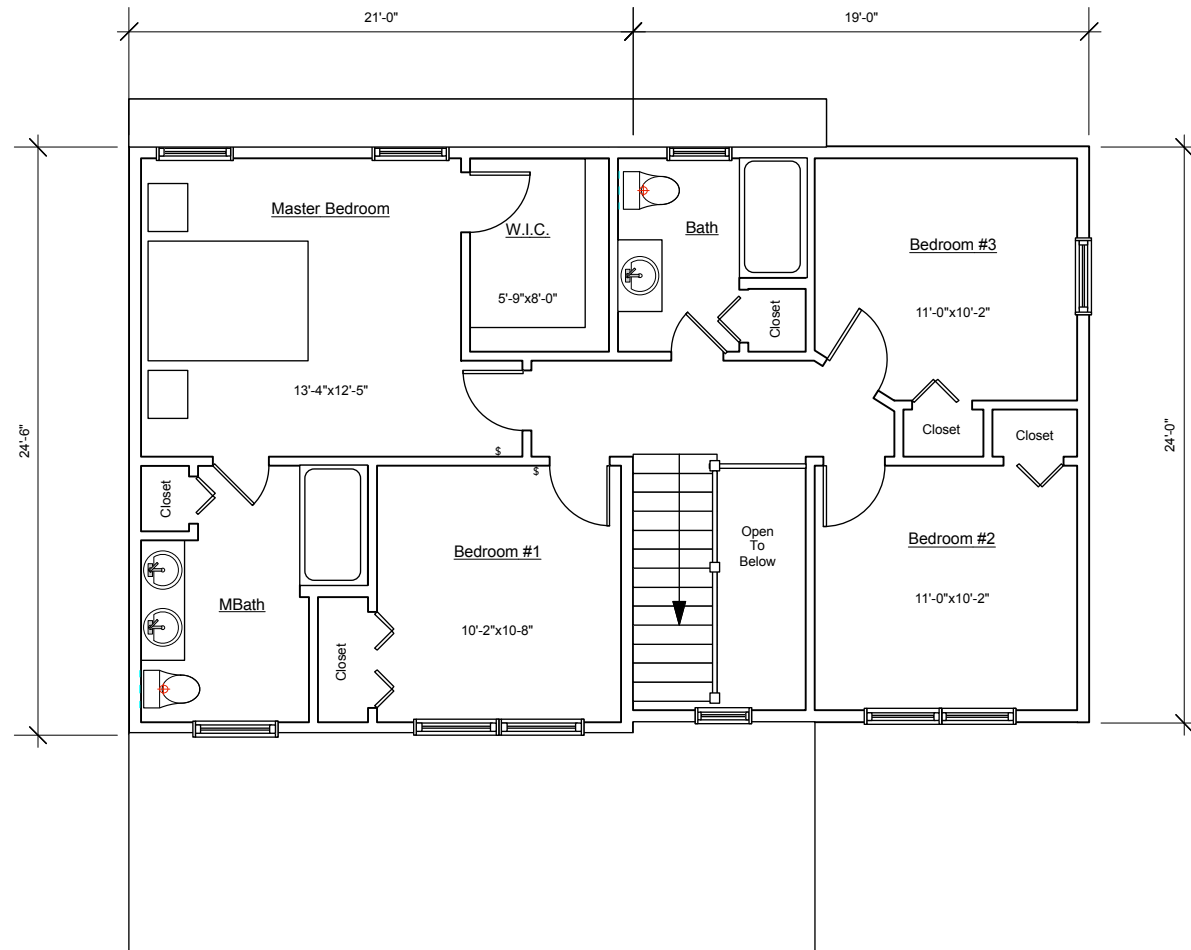

Lot #178

Front Elevation

Roofing:	Black
Clapboard Siding:	Colonial White
Shingle Siding:	Colonial White
Shutters:	Black
Door: Med.	Williamsburg Blue

The Sudbury I Model

1770 Total S.F.

Lot #178

First Floor

800 S.F.

*Note: Artistic Drawing May Vary in Detail and Characteristics From Actual House.

The Sudbury I Model

1770 Total S.F.

Lot #178

Second Floor

970 S.F.

*Note: Artistic Drawing May Vary in Detail and Characteristics From Actual House.

The Sudbury I Model

1770 Total S.F.