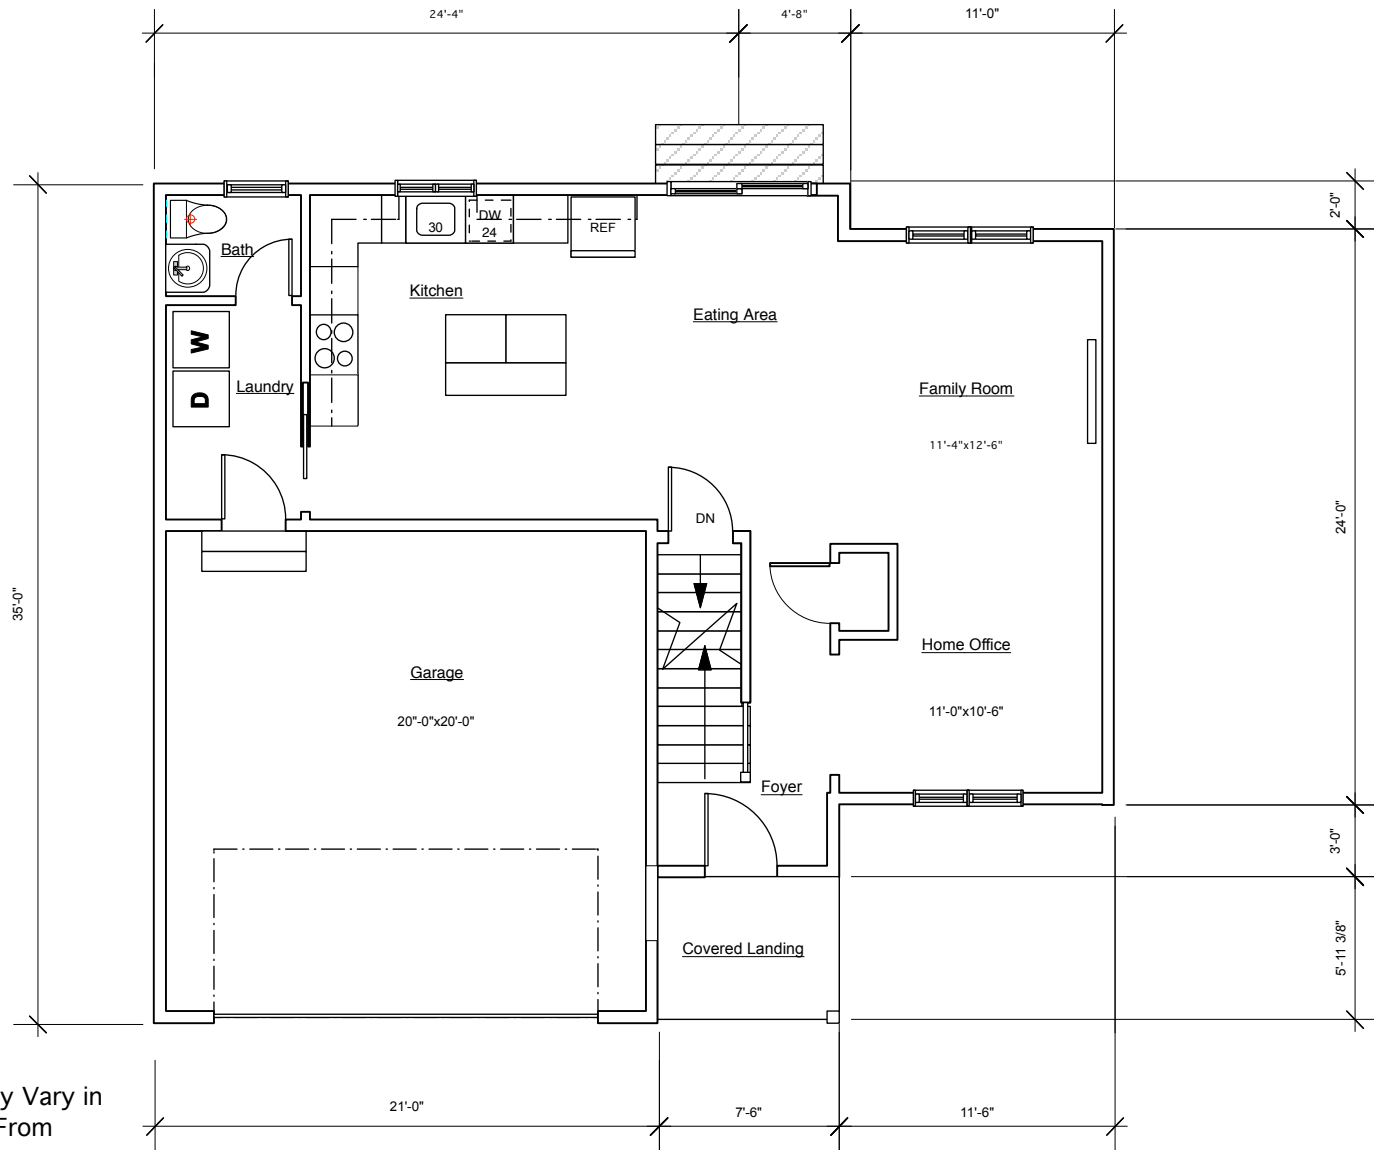

Lot #178

Front Elevation

Roofing:	Black
Clapboard Siding:	Colonial White
Shingle Siding:	Colonial White
Shutters:	Black
Door: Med.	Williamsburg Blue

The Sudbury I Model

1770 Total S.F.

Lot #178

First Floor

800 S.F.

*Note: Artistic Drawing May Vary in Detail and Characteristics From Actual House.

The Sudbury I Model

1770 Total S.F.

Lot #178

Second Floor

970 S.F.

*Note: Artistic Drawing May Vary in Detail and Characteristics From Actual House.

The Sudbury I Model

1770 Total S.F.