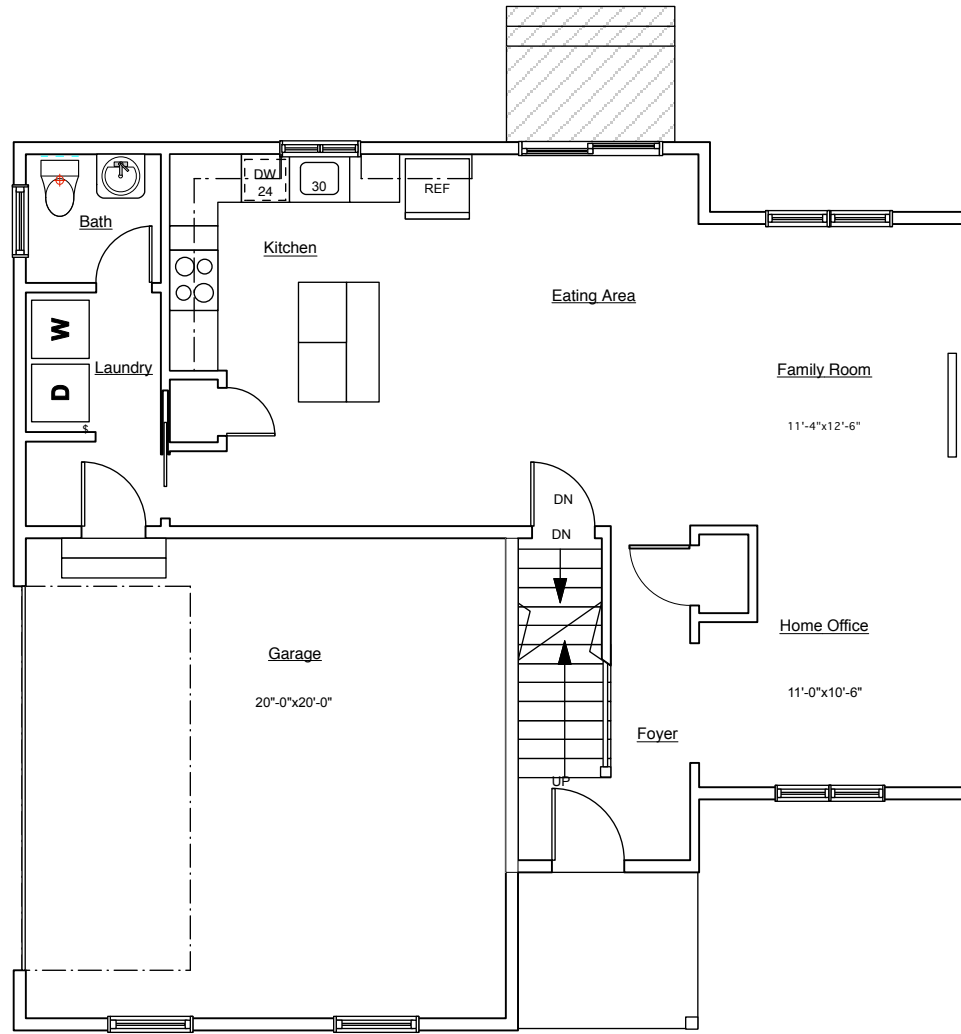

Lot #192

Front Elevation

Roofing:	Weathered Wood
Metal Roofing:	Classic Burgundy 853
Clapboard Siding:	Buckskin
Shingle Siding:	Buckskin
Shutters:	Mid America Color DD
Door:	Deep Burgundy
Stone:	Frederick Blend

The Sudbury II Model

1850 Total S.F.

Lot #192

First Floor

860 S.F.

*Note: Artistic Drawing May Vary in Detail and Characteristics From Actual House.

The Sudbury II Model

1850 Total S.F.

Lot #192
Second Floor

990 S.F.

*Note: Artistic Drawing May Vary in Detail and Characteristics From Actual House.

The Sudbury II Model

1850 Total S.F.