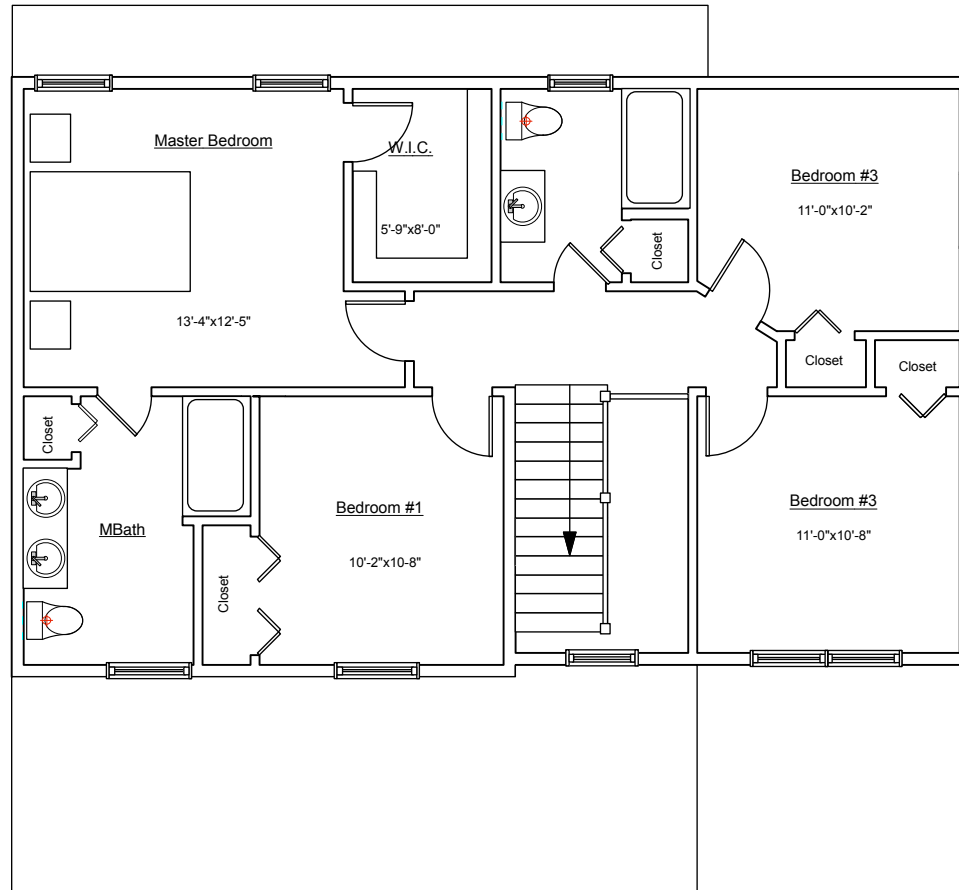

Lot #192

Front Elevation

Roofing:	Weathered Wood
Metal Roofing:	Classic Burgundy 853
Clapboard Siding:	Buckskin
Shingle Siding:	Buckskin
Shutters:	Mid America Color DD
Door:	Deep Burgundy
Stone:	Frederick Blend

The Sudbury II Model

1850 Total S.F.

Lot #192

First Floor

860 S.F.

*Note: Artistic Drawing May Vary in Detail and Characteristics From Actual House.

The Sudbury II Model

1850 Total S.F.

Lot #192
Second Floor

990 S.F.

*Note: Artistic Drawing May Vary in Detail and Characteristics From Actual House.

The Sudbury II Model

1850 Total S.F.