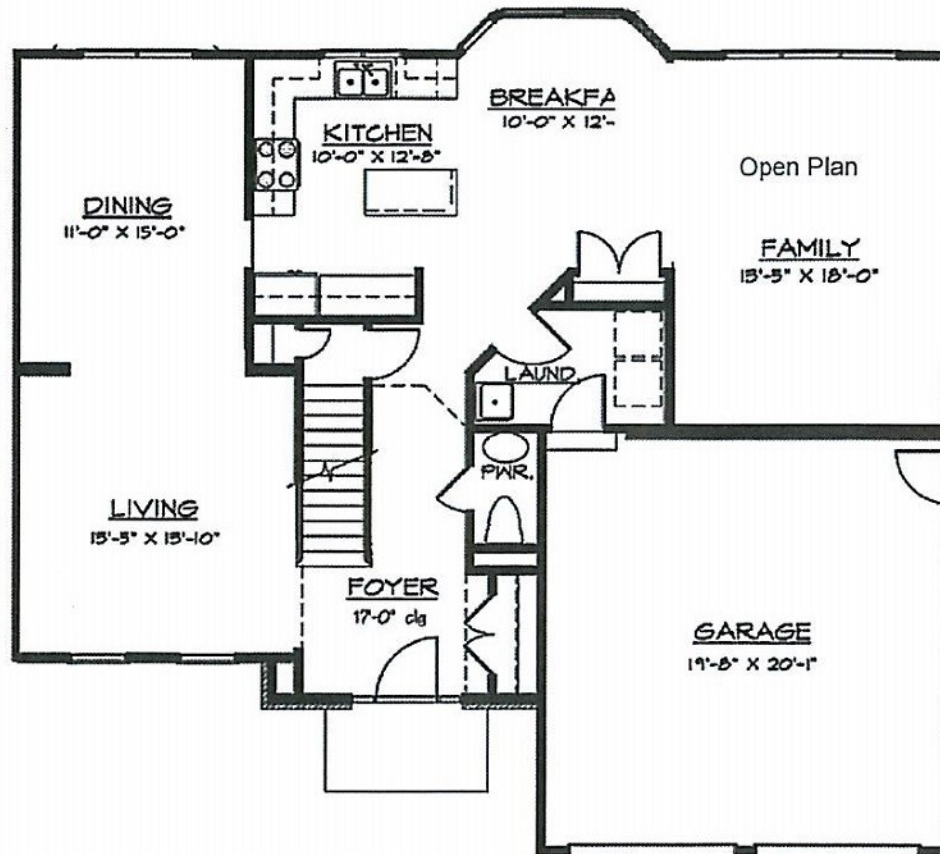

THE  
**JIM POWERS**  
TEAM  
*Powerful Results in Real Estate*

*The Newport*  
**Base Price \$269,900**

2,220 Sq. Ft.

**ABRN**  
Development Corp.

FARMLANEESTATES@HOMESALE.COM  
717-836-0777

Floor Plan - Main Floor Plan

*The Newport*

2,220 Sq. Ft.

Floor Plan - Upper Floor Plan

*The Newport*

2,220 Sq. Ft.