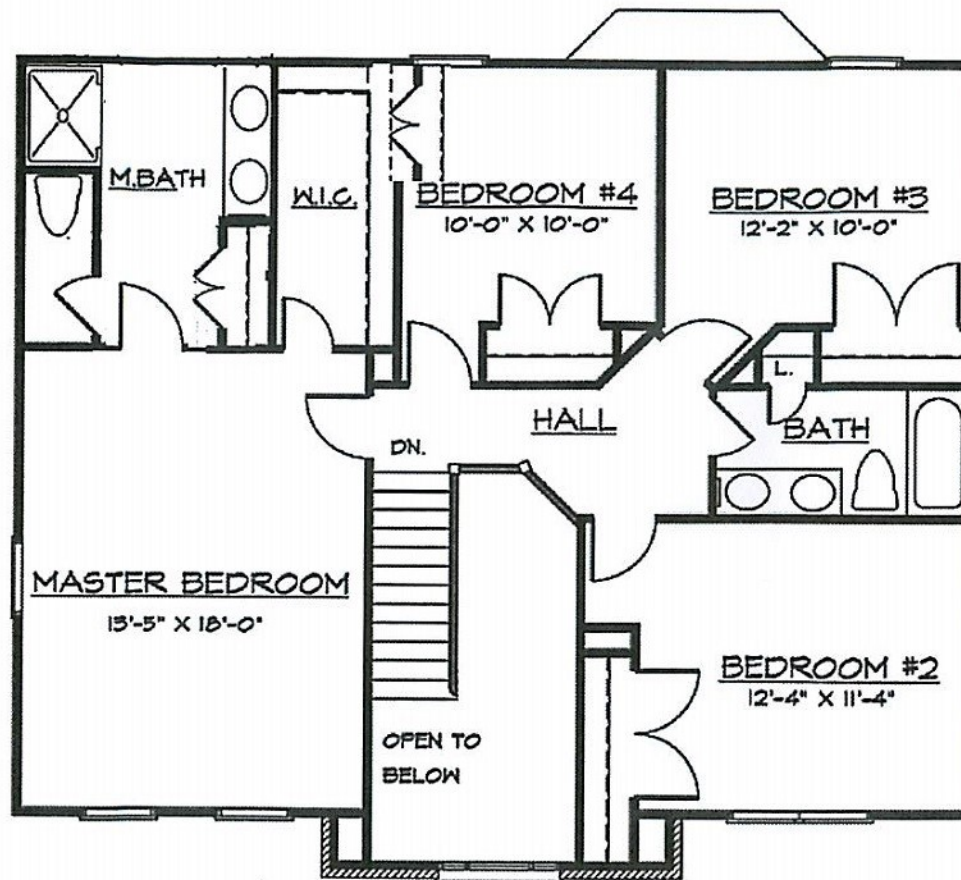

THE  
**JIM POWERS**  
TEAM  
*Powerful Results in Real Estate*

*The Newport*  
**Base Price \$269,900**

2,220 Sq. Ft.

**ABRN**  
Development Corp.

FARMLANEESTATES@HOMESALE.COM  
717-836-0777

Floor Plan - Main Floor Plan

*The Newport*

2,220 Sq. Ft.

Floor Plan - Upper Floor Plan

*The Newport*

2,220 Sq. Ft.