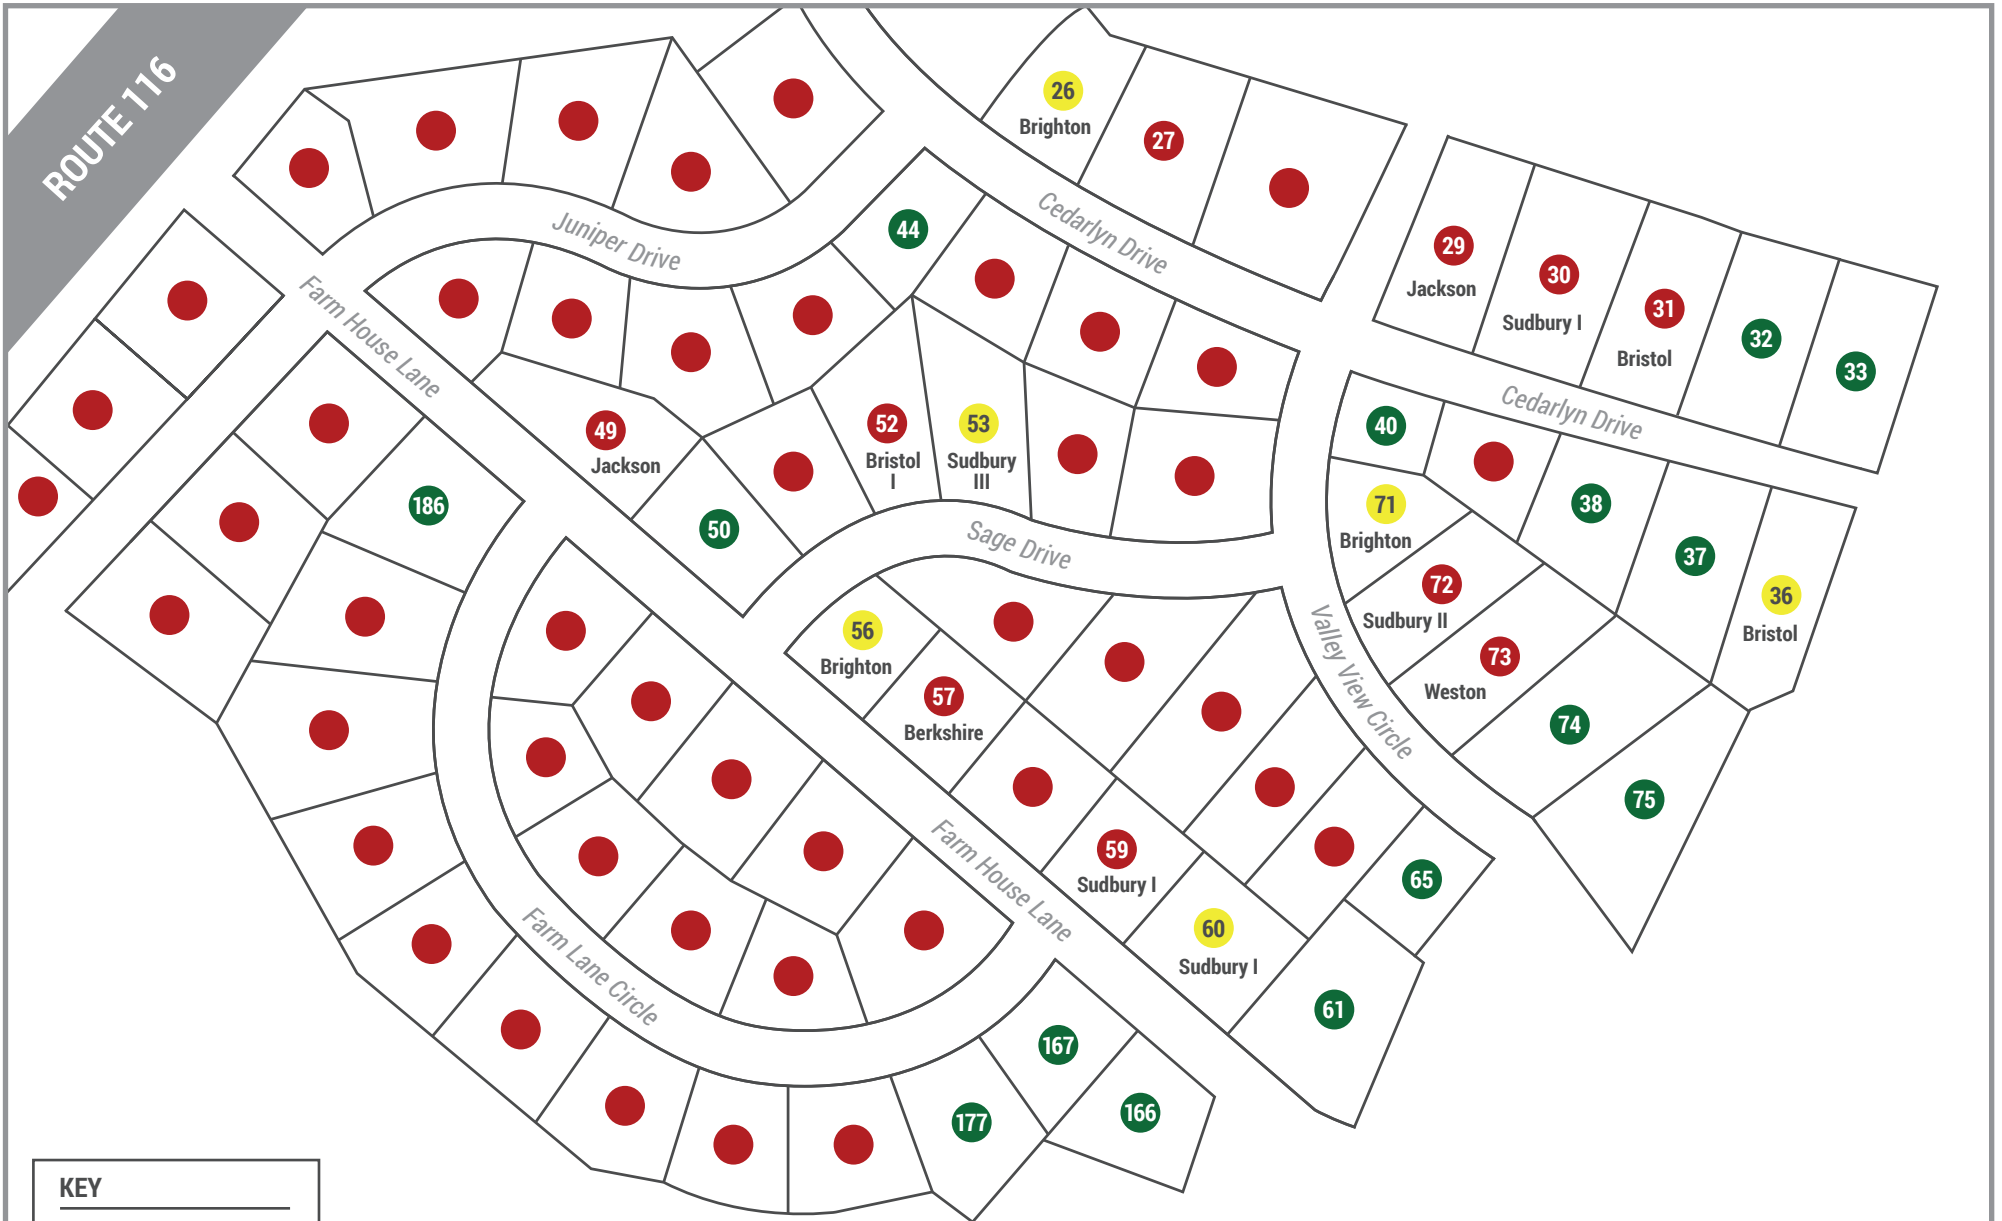

# PHASE 2 AND PHASE 3 AVAILABLE LOTS

**KEY**

<span style="color: green;">●</span>	Available
<span style="color: blue;">●</span>	Under Contract
<span style="color: yellow;">●</span>	Spec
<span style="color: orange;">●</span>	Foundation Started
<span style="color: red;">●</span>	Sold