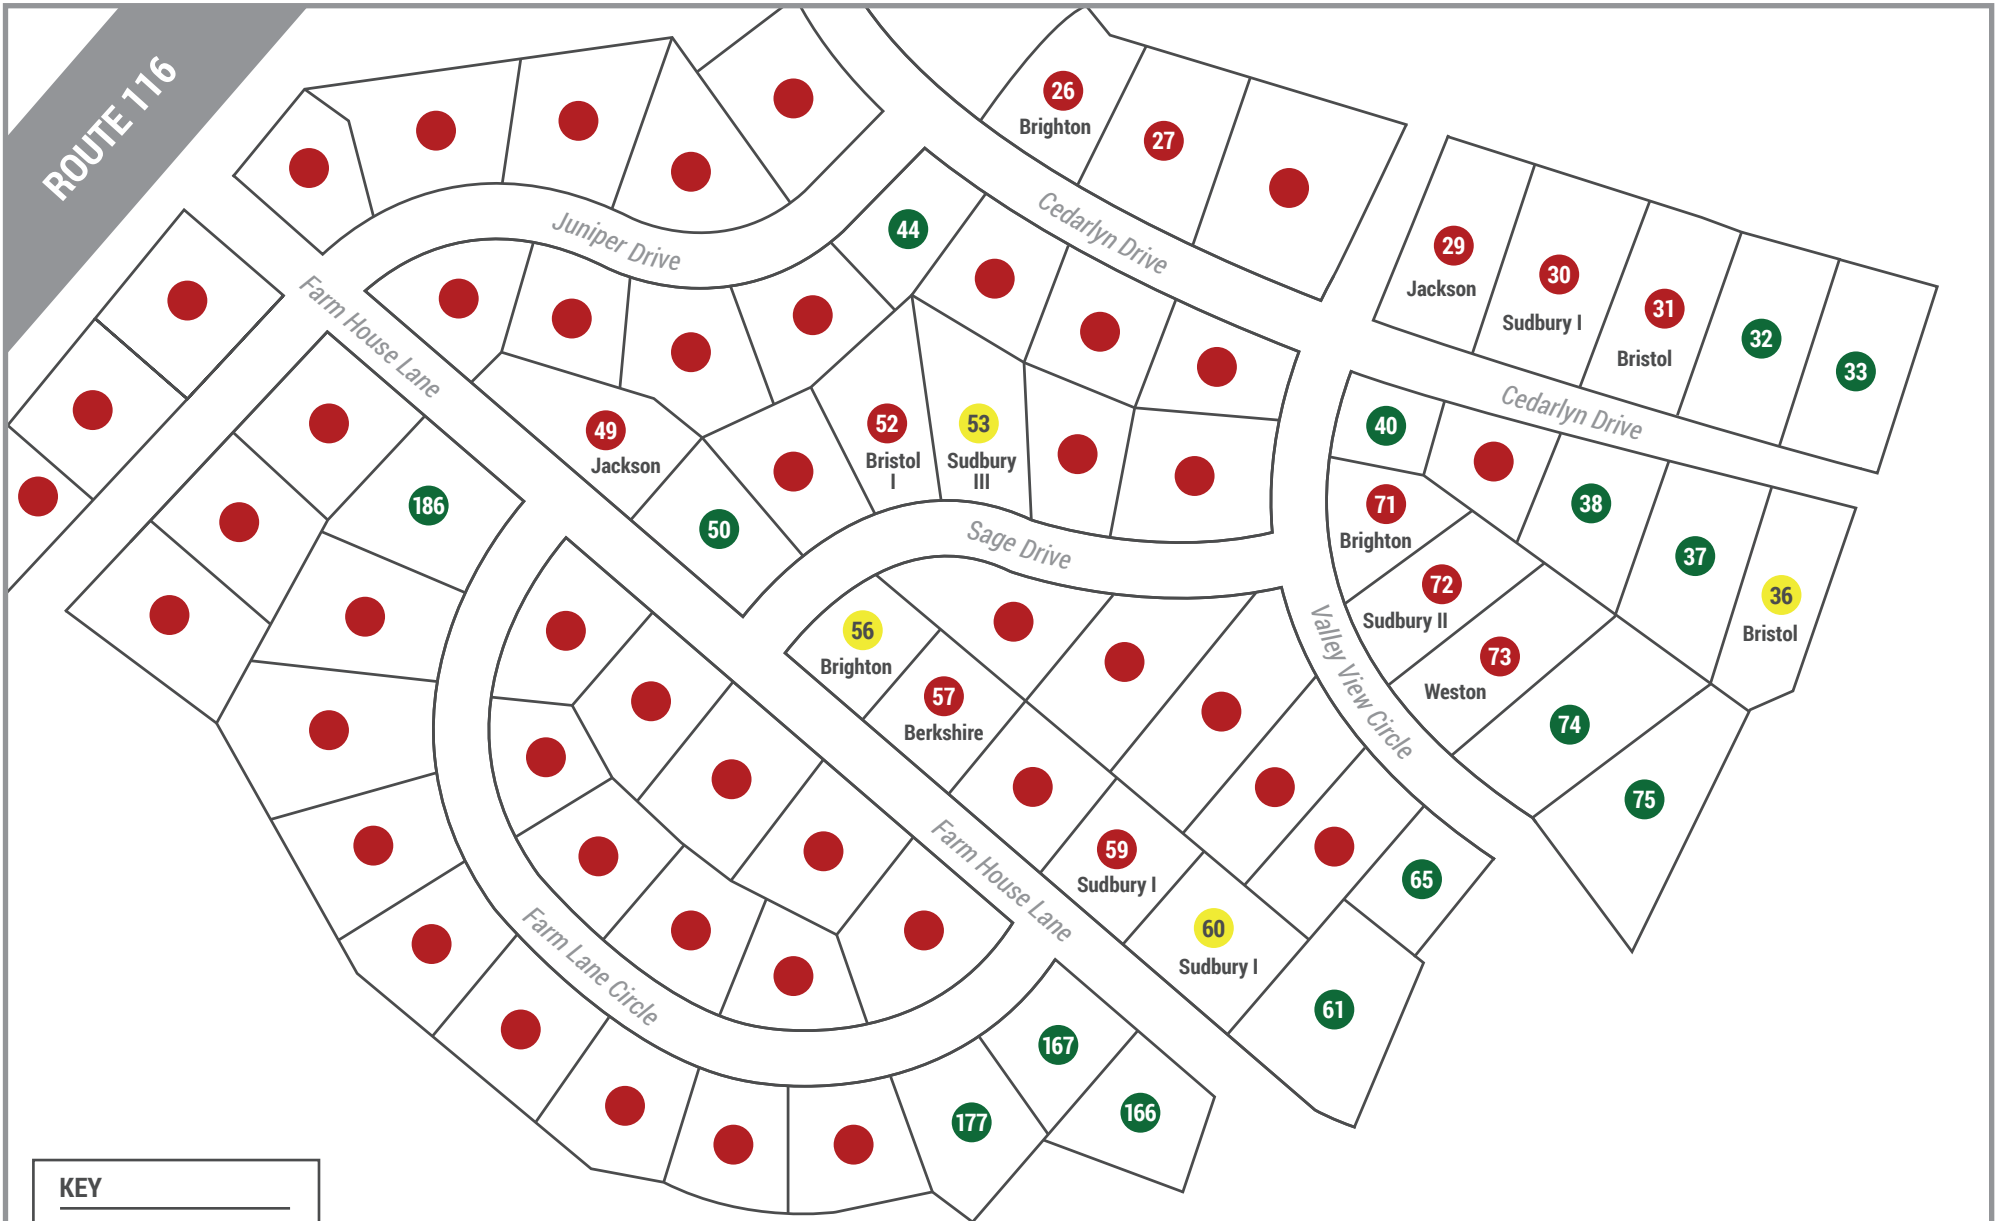

PHASE 2 AND PHASE 3 AVAILABLE LOTS

KEY

- Available
- Under Contract
- Spec
- Foundation Started
- Sold

COLDWELL BANKER
RESIDENTIAL BROKERAGE

THE GREGG CLYMER TEAM

ABRN Development Corp.

FARM LANE
ESTATES