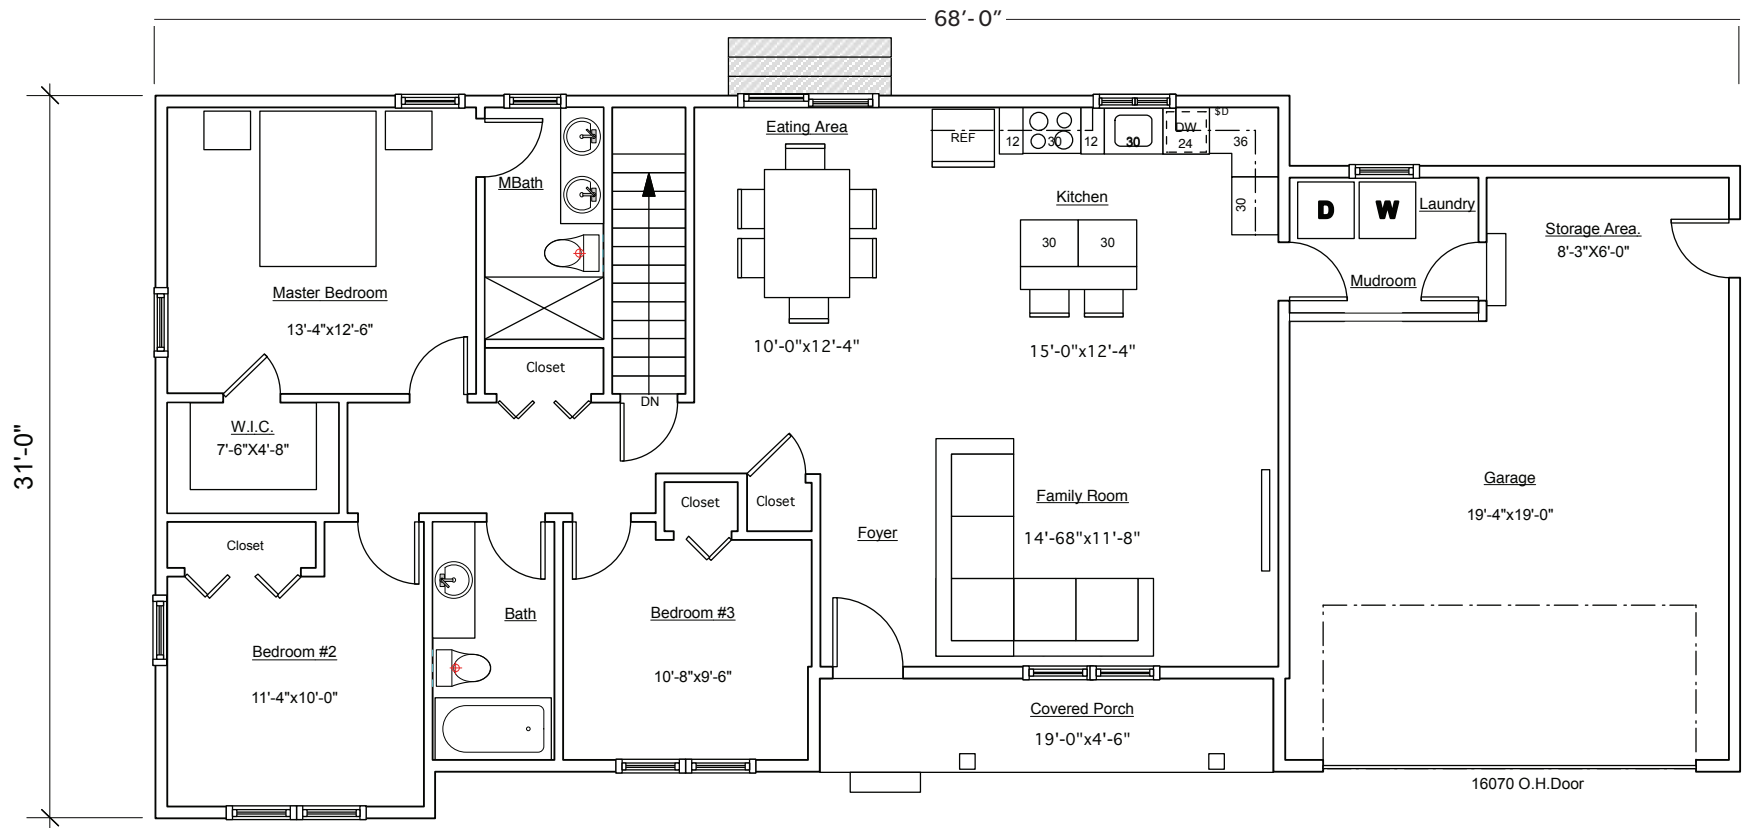

## *The Berkshire Model*

1,408 Sq Ft

**ABRN**  
Development Corp

*This image may show options or features that may differ from other houses of the same model.*

# Floor Plan – First Floor

Artistic drawing, may vary in detail and characteristics from actual house.

## The Berkshire Model

1,408 Sq Ft